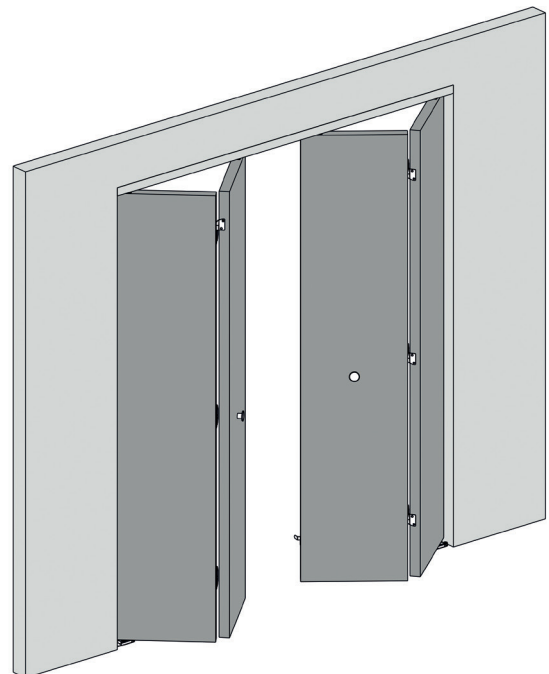

# SlideFold - 4 Door

Folding door system

SlideFold 4-Door is a space-saving folding door system for four timber panels, creating wide, unobstructed openings with smooth, controlled movement.

Designed for doors 35 to 45 mm thick and up to 34 kg per panel, it uses a cut-to-size 2400 mm top-mounted aluminium track with three-wheel ball-bearing hangers and precision pivot hardware for stable alignment.

The SlideFold 4 is supplied as a complete, fully adjustable kit, and delivering reliable performance for modern interiors.

- **Door width:** 35 - 45 mm
- **Top track length:** 2438 mm
- **Maximum door width:** 600 mm

## Components

Top track

Rollers

Stopper

Top pivot lock

Pivot plates

4-Panel aligner

Door hanger plates

Door knob

Hinges

Scan to view the video

Fitting kit includes:  
 1 x 2438 mm steel track, 2 x three wheel nylon wall roller,  
 2 x stoppers, 2 x pivot locks, 2 x pivot plates  
 1 x 4-panel aligner, 2 x door hanger plates,  
 1 x door knob and 6 x Hinges