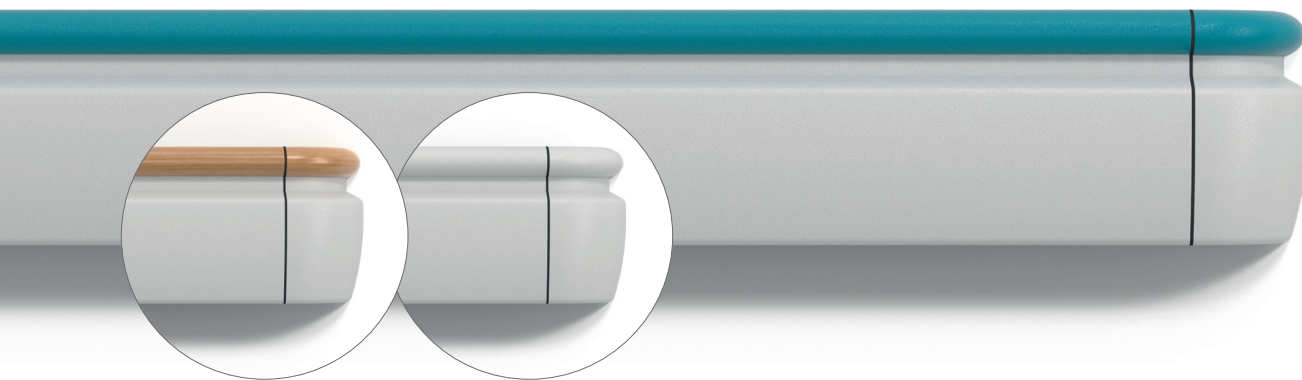

HRB-20

143 mm high, Acrovyn hand/crash rails offering pedestrian support and heavy duty impact protection. Two colours can be used to provide visual contrast.

Quick Lock

Heavy Duty

Dual Colour

Features & Advantages

- Comfortable, oval grip handrail available in solid colours and decorative finishes
- Impact resistant crash rail cover over continuous aluminium retainer and bumper cushion for effective damage protection
- Two colours can be used for visual contrast or in wayfinding schemes
- Quick Lock brackets for fast installation and easy maintenance
- Infill strip closes off retainer channel for ease of cleaning
- Anti-ligature option featuring continuous, powder coated aluminium bracket

See reverse for details.

c-sgroup.co.uk/134

HRB-20

Mounting Options

Quick Lock bracket

HRB-20

Quick Lock brackets are supplied in a colour matching crash rail cover as standard.

Anti-ligature bracket