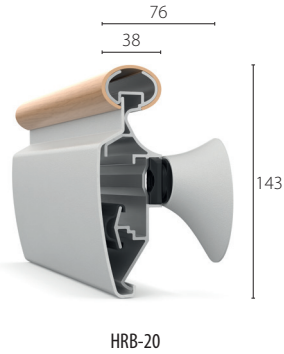

HRB-20

143 mm high, Acrovyn hand/crash rails offering pedestrian support and heavy duty impact protection. Two colours can be used to provide visual contrast.

Quick Lock

Heavy Duty

Dual Colour

Features & Advantages

See reverse for details.

c-sgroup.co.uk/134

HRB-20

Mounting Options

Quick Lock bracket

HRB-20

Quick Lock brackets are supplied in a colour matching crash rail cover as standard.

Anti-ligature bracket

HRB-20AL

Continuous aluminium brackets are supplied powder coated grey (RAL 7046) as standard.

Accessories

- End caps with Quick Lock feature
- External corners
- Quick Lock brackets (standard)
- Continuous anti-ligature brackets (optional)
- Optional vertical accent trims - black
- Removable kit for service ducts