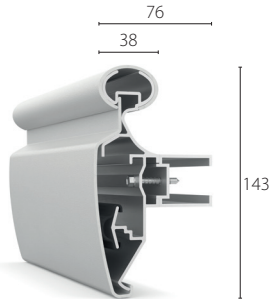

HRB-20

143 mm high, Acrovyn hand/crash rails offering pedestrian support and heavy duty impact protection. Two colours can be used to provide visual contrast.

Quick Lock

Heavy Duty

Dual Colour

Features & Advantages

See reverse for details.

c-sgroup.co.uk/134

HRB-20

Mounting Options

Quick Lock bracket

HRB-20

Quick Lock brackets are supplied in a colour matching crash rail cover as standard.

Anti-ligature bracket