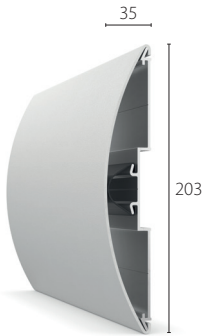

SCR-80

203 mm high, curved-profile crash rails offering a modern aesthetic and extensive impact protection in high traffic areas.

Heavy / Medium
Duty

Features & Advantages

- Impact resistant, textured Acrovyn cover over continuous aluminium retainer as standard
- A version mounted on aluminium clips for areas requiring medium duty protection
- Free-floating cover and internal, continuous bumper cushion effectively absorb impact force
- Covers are easy to replace

Finishes
12

Texture
Shadowgrain

See reverse for details.

c-sgroup.co.uk/384

SCR-80

Surface Mounted

Continuous retainer
Heavy Duty

SCR-80M

Mounting clips
Medium Duty

SCR-80

Accessories

- End caps
- External corners
- Optional vertical accent trims - black (standard) or light grey

Stock Lengths & Fixings

- Stock lengths: 4 m
- Fix at max 600 mm centres; aluminium clips at max 600 mm centres.