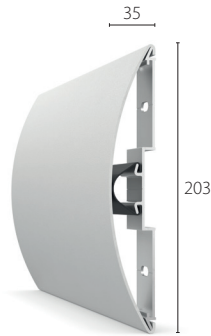

SCR-80

203 mm high, curved-profile crash rails offering a modern aesthetic and extensive impact protection in high traffic areas.

Heavy / Medium
Duty

Features & Advantages

- Impact resistant, textured Acrovyn cover over continuous aluminium retainer as standard
- A version mounted on aluminium clips for areas requiring medium duty protection
- Free-floating cover and internal, continuous bumper cushion effectively absorb impact force
- Covers are easy to replace

Finishes
12

Texture
Shadowgrain

See reverse for details.

c-sgroup.co.uk/384

SCR-80

Surface Mounted

Continuous retainer
Heavy Duty

SCR-80M

Mounting clips
Medium Duty

SCR-80

Accessories

- End caps
- External corners
- Optional vertical accent trims - black (standard) or light grey

Stock Lengths & Fixings

- Stock lengths: 4 m
- Fix at max 600 mm centres; aluminium clips at max 600 mm centres.