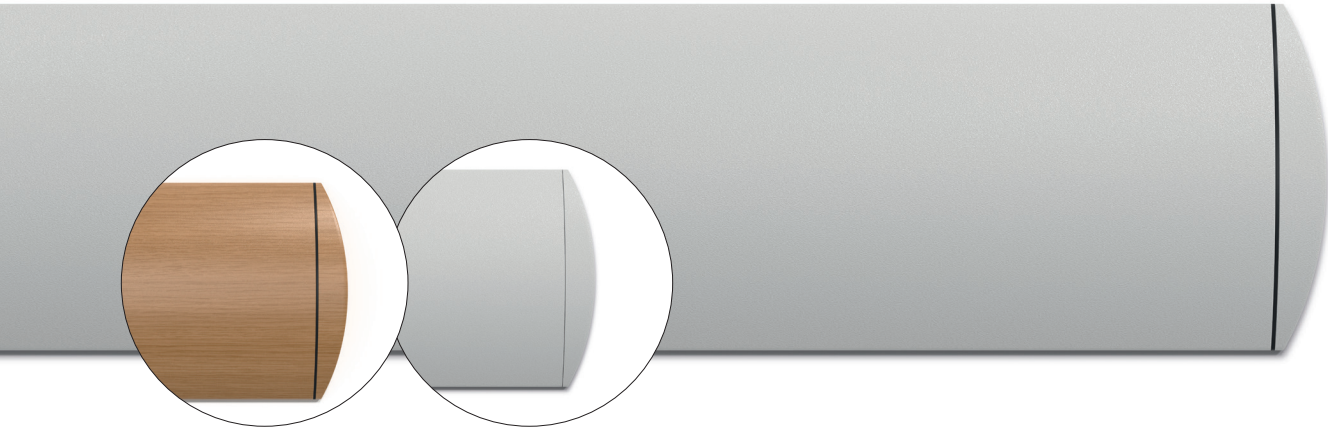

SCR-80

203 mm high, curved-profile crash rails offering a modern aesthetic and extensive impact protection in high traffic areas.

Heavy / Medium
Duty

Features & Advantages

- Impact resistant, textured Acrovyn cover over continuous aluminium retainer as standard
- A version mounted on aluminium clips for areas requiring medium duty protection
- Free-floating cover and internal, continuous bumper cushion effectively absorb impact force
- Covers are easy to replace

Applications

- Corridors with frequent trolley or bed movement
- Production areas and laboratories
- Back of house areas in retail facilities and hotels
- Lift areas and lifts

Colours & Texture

Solid Colours
27

Finishes
12

Texture
Shadowgrain

See reverse for details.

c-sgroup.co.uk/384

SCR-80

Surface Mounted

Continuous retainer
Heavy Duty

SCR-80M

Mounting clips
Medium Duty

SCR-80

Accessories

- End caps
- External corners
- Optional vertical accent trims - black (standard) or light grey

Stock Lengths & Fixings

- Stock lengths: 4 m
- Fix at max 600 mm centres; aluminium clips at max 600 mm centres.