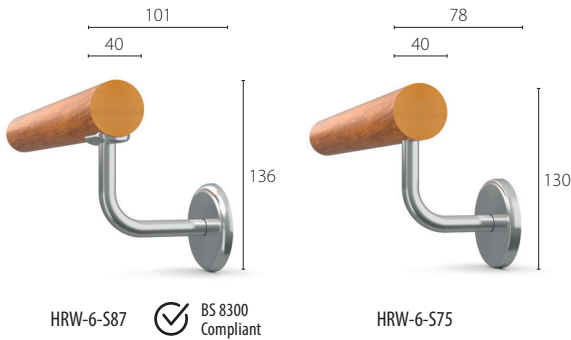

### Materials & Finishes

Timber  
3 species

All our timber comes from sustainable sources and carries FSC or PEFC certification.

Untreated or  
Varnished

Untreated timber as standard. Custom size, ready-to-install handrail kits are available varnished on request.

See reverse for details.

c-sgroup.co.uk/381

## Mounting Options

Stainless steel brackets