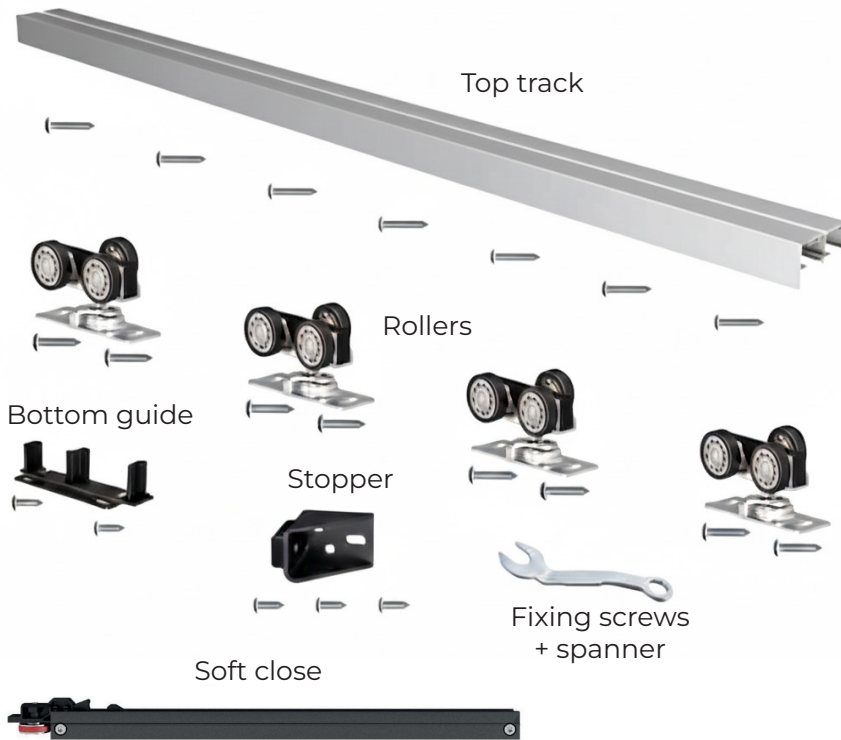

The SlidePass Soft Close system is designed for wooden wardrobe doors 35 to 45mm thick and up to 930mm wide, supporting loads up to 68kg per door.

Heavy-duty three-wheel hangers ensure smooth, consistent movement, with integrated soft close for controlled, quiet operation.

## SlidePass Soft Close

Bypass sliding door system

Maximum door panel weight of 68kg.

Top hung

Integrated soft close

Full technical support

Easy to fit

Smooth sliding action when operating

### SlidePass Components

Fitting kit includes:

- 1 x 2 metre steel track, 2 x three wheel nylon wall roller, 2 x soft close, 1 x floor guide, 1 x aluminium bottom guide profile, 1 x end cap, fixing screws and spanner