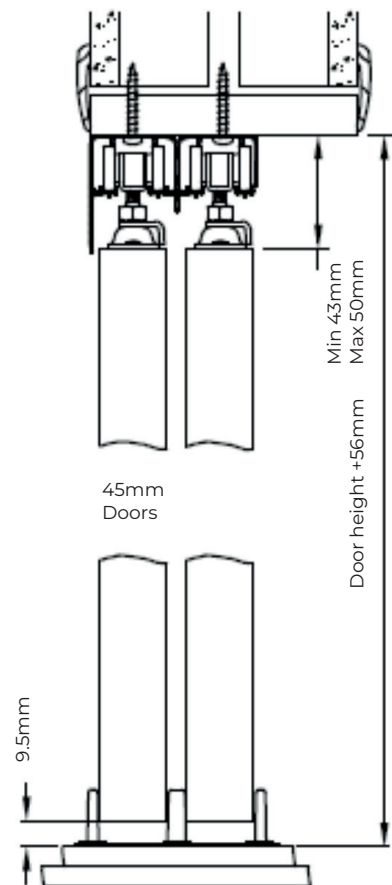

The SlidePass Soft Close system is designed for wooden wardrobe doors 35 to 45mm thick and up to 930mm wide, supporting loads up to 68kg per door.

Heavy-duty three-wheel hangers ensure smooth, consistent movement, with integrated soft close for controlled, quiet operation.

## SlidePass Soft Close

Bypass sliding door system

Maximum door panel weight of 68kg.

Top hung

Integrated soft close

Full technical support

Easy to fit

Smooth sliding action when operating

- **Maximum door weight:** 68kg (per door)
- **Minimum door thickness:** 35mm
- **Max door width:** 930mm per panel (two doors)

### SlidePass Components

Fitting kit includes:

- 1 x 2 metre steel track, 2 x three wheel nylon wall roller, 2 x soft close, 1 x floor guide, 1 x aluminium bottom guide profile, 1 x end cap, fixing screws and spanner