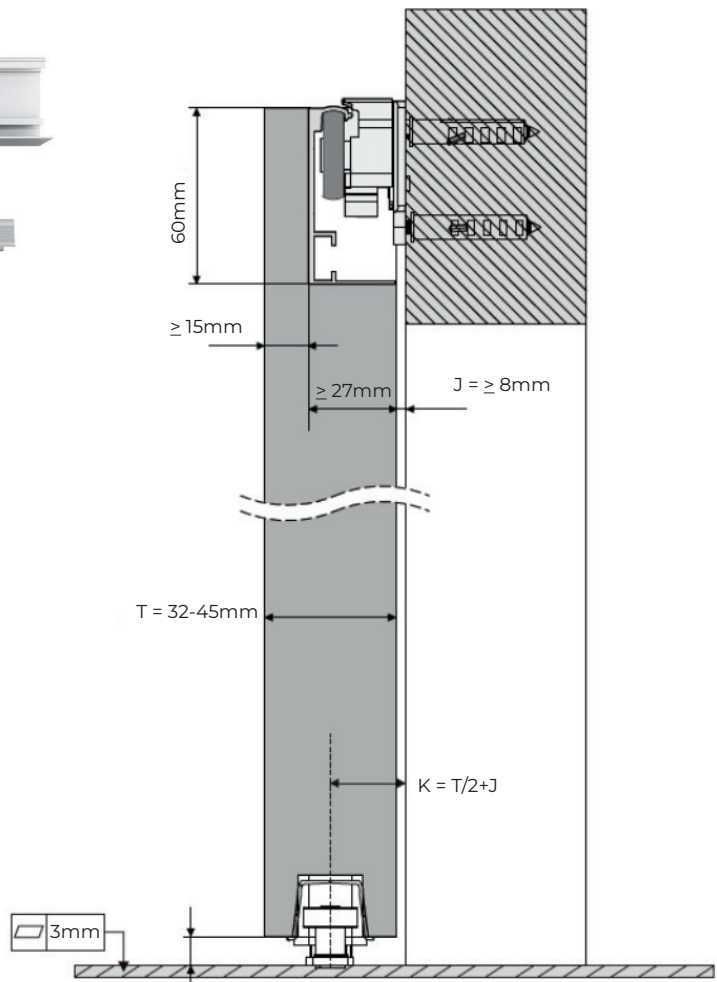

Full technical support

Complete adjustment

Hides all sliding mechanisms

HiddenSlide 60 Components

Upper profile

Lower profile

Soft closing/open stoppers

Adjustable upper roller

Lower runner

Lower guide

Fixing screws

Fitting kit includes: 1 x upper profile, 1 x lower profile, 1 x soft close, 1x soft open, 1 x nylon floor guide, 2 x lower runner, fixing screws and wall plugs