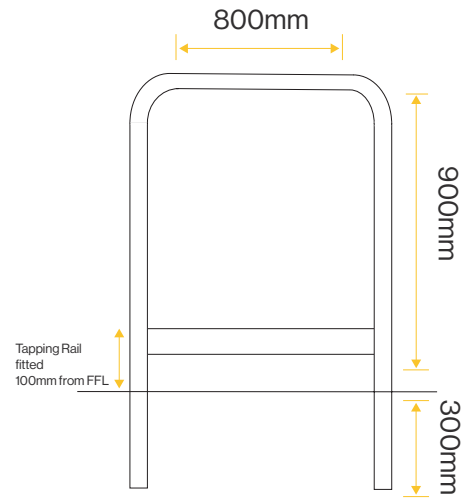

### Standard Unit Dimensions:

Overall Height: 1200mm  
Above Ground Height: 900mm  
Width: 800mm  
Diameter Tube: 48mm

## Options

- 48mm diameter tubular tapping rail fitted 100mm from floor level
- 100mm wide flat tapping plate fitted at floor level
- Powder coated to a range of RAL/BS colours

Broxap Limited, Rowhurst Industrial Estate, Chesterton, Newcastle-under-Lyme, Staffordshire, ST5 6BD T: 01782 564411 E: info@broxap.com W: www.broxap.com

### Diagrams

With Tapping Plate

With Tapping Rail

#### Standard Unit Dimensions:

Overall Height: 1200mm  
Above Ground Height: 900mm  
Width: 800mm  
Diameter Tube: 48mm