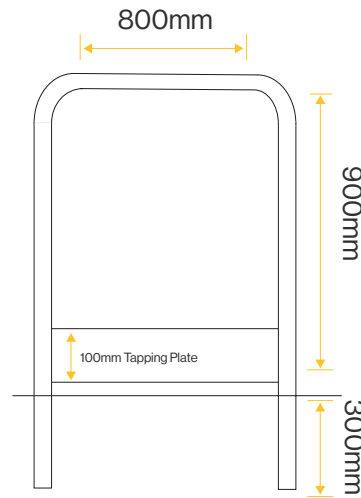

### Standard Unit Dimensions:

Overall Height: 1200mm  
Above Ground Height: 900mm  
Width: 800mm  
Diameter Tube: 48mm

## Options

- 48mm diameter tubular tapping rail fitted 100mm from floor level
- 100mm wide flat tapping plate fitted at floor level
- Powder coated to a range of RAL/BS colours

Broxap Limited, Rowhurst Industrial Estate, Chesterton, Newcastle-under-Lyme, Staffordshire, ST5 6BD T: 01782 564411 E: info@broxap.com W: www.broxap.com

### Diagrams

With Tapping Plate

With Tapping Rail

#### Standard Unit Dimensions:

Overall Height: 1200mm  
Above Ground Height: 900mm  
Width: 800mm  
Diameter Tube: 48mm