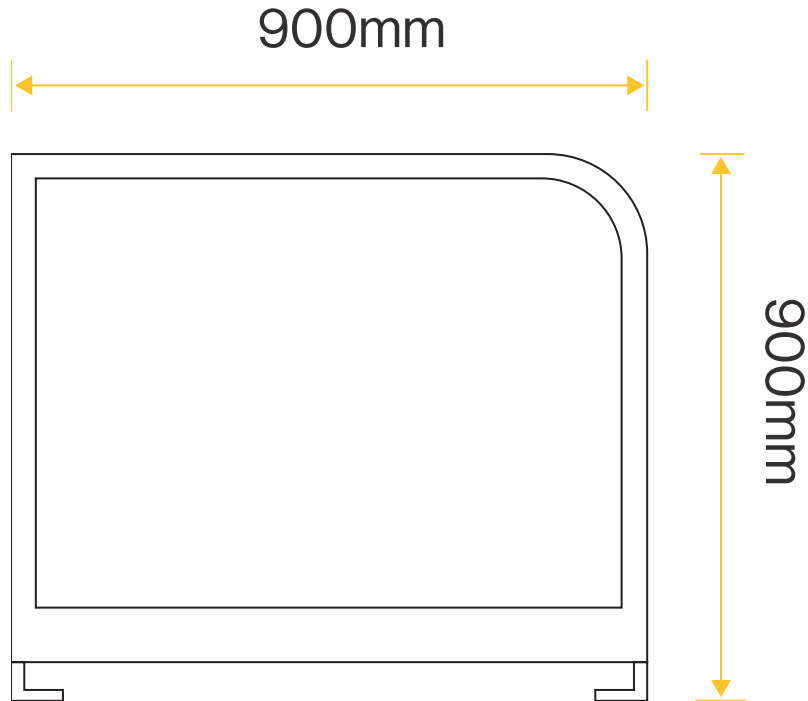

### Standard Unit Dimensions:

Height: 900mm  
Width: 900mm

#### Standard Unit Dimensions:

Height: 900mm  
Width: 900mm